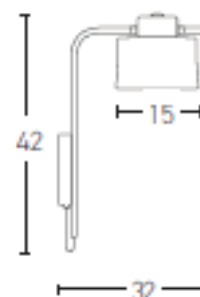

### 18135 | Wall light

Bulb	1xE14 MAX 40W
Voltage:	220-240V
Operating Frequency:	50/60HZ
IP:	IP20
Class:	I
Color:	Black Matt-Coopre Matt
Material:	Metal-Aluminium
Height:	42cm
Width:	15cm
Length:	32cm
Diameter:	15cm, Base: 8.3x12cm
Net Weight:	1.1kg