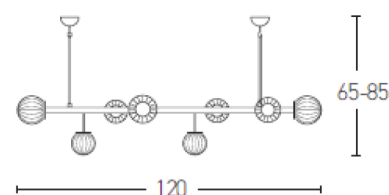

Interior Lighting

18132

Pendant light

Bulb:	8x G9 MAX 40W
Voltage:	220-240V
Operating Frequency:	50/60HZ
IP:	IP20
Class:	I
Color:	Copper Rusty
Material:	Metal-Clear Glass
Height:	65-85 cm
Length:	120 cm
Net Weight:	5.3 Kg

Description

Modern pendant light made by metal and glass in copper rusty finish.

G9
LAMP

5213007831569

PRODUCT DATA SHEET