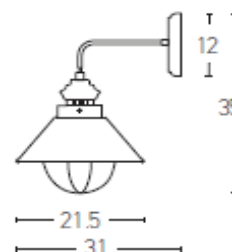

## Indoor Lighting

18127

## Wall Light

Bulb:	1x E27 MAX 40W
Voltage:	220-240V
Operating Frequency:	50/60HZ
IP:	IP20
Class:	I
Color:	Black Matt-Copper
Material:	Metal-Aluminium
Diameter:	21.5 cm
Height:	35 cm
Length:	31cm
Base Diameter:	12cm
Net Weight:	1.2 kg

## Description

Wall light made by Aluminium & Metal in Black Matt-Copper finish.

**E27**  
LAMP

5213007831859

PRODUCT DATA SHEET