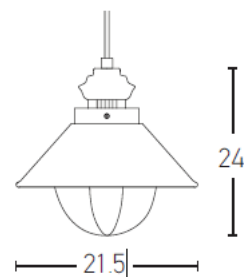

Indoor Lighting

180100 Pendant Light

Bulb:	1xE27 MAX 40W
Voltage:	220-240V
Operating Frequency:	50/60HZ
IP:	IP20
Class:	I
Color:	Black Matt-Copper
Material:	Metal-Aluminium
Diameter:	21.5 cm
Height:	24 cm
Available Cable:	150cm
Net Weight:	0.9 kg