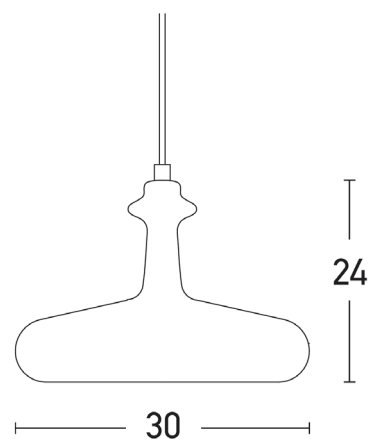

Interior Lighting

180097

Pendant light

Bulb:	1xE27 MAX 40W
Voltage:	100-240V
Operating Frequency:	50/60HZ
IP:	IP20
Class:	I
Color:	White Matt-Copper
Material:	Aluminium
Cable Length:	150 cm
Height:	24 cm
Diameter:	30 cm
Net Weight:	1,3 kg

Description

Stylish pendant light from aluminium in white matt-copper color.

E27
LAMP

5213007830524

PRODUCT DATA SHEET