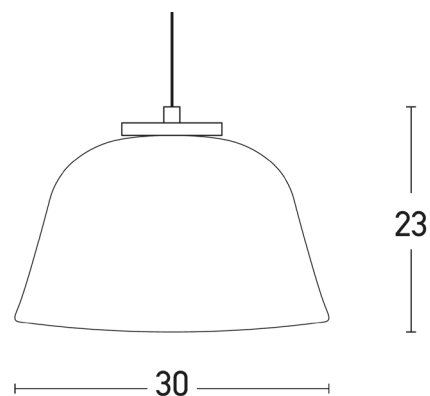

Interior Lighting

180090 Pendant light

Bulb:	1xE27 MAX 40W
Voltage:	220-240V
Operating Frequency:	50/60HZ
IP:	IP20
Class:	I
Color:	White Matt
Material:	Aluminium-Wood
Cable Length:	150 cm
Height:	23 cm
Diameter:	30 cm
Net Weight:	1,2kg

Description

Contemporary pendant from aluminium-wood light in white color.

E27
LAMP

5213007830494

PRODUCT DATA SHEET