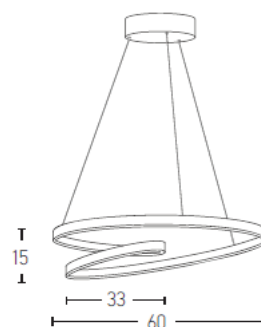

Indoor Lighting

180055 Pendant Light

Build in led:	55W LED, 3000K, 90Lumen/W
Voltage:	220-240V
Operating Frequency:	50/60HZ
IP:	IP20
Class:	I
Color:	White Matt
Material:	Aluminium- Acrylic
Height:	15cm
Diameter:	30cm/60 cm/ base: 18cm x 4,5 cm
Available Cable:	120cm
Net Weight:	2.8 Kg

Description

Pendant light made by Aluminium- Acrylic in White Matt finish.

LED
LIGHTING

5213007830302

PRODUCT DATA SHEET