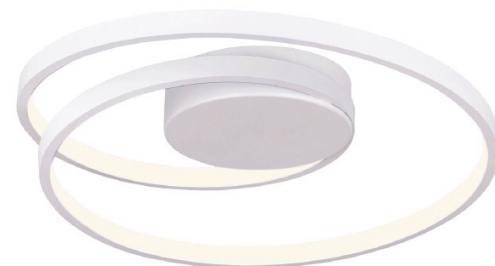

Indoor Lighting

180054 Ceiling Light

Build in led:	46W LED, 3000K, 90Lumen/W
Voltage:	220-240V
Operating Frequency:	50/60HZ
IP:	IP20
Class:	I
Color:	White Matt
Material:	Aluminium- Acrylic
Height:	11 cm
Diameter:	46 cm/ base: 18cm x 4,5 cm
Net Weight:	2.2kg

Description

Ceiling light made by Aluminium- Acrylic in White Matt finish.

LED
LIGHTING

5213007830296

PRODUCT DATA SHEET