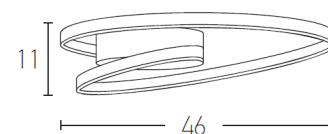

Indoor Lighting

180054 Ceiling Light

Build in led:	46W LED, 3000K, 90Lumen/W
Voltage:	220-240V
Operating Frequency:	50/60HZ
IP:	IP20
Class:	I
Color:	White Matt
Material:	Aluminium- Acrylic
Height:	11 cm
Diameter:	46 cm/ base: 18cm x 4,5 cm
Net Weight:	2.2kg

Description

Ceiling light made by Aluminium- Acrylic in White Matt finish.

LED
LIGHTING

5213007830296

PRODUCT DATA SHEET