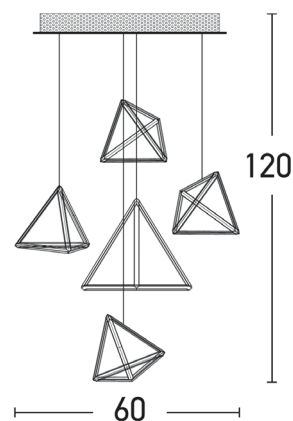

Interior Lighting

180045 Pendant light

Bulb:	81W LED, 3000K, 80Lumen/W
Transformer:	Yes
Voltage:	220-240V
Operating Frequency:	50/60HZ
IP:	IP20
Class:	I
Color:	White Matt
Material:	Aluminium-Acrylic
Available Cable:	80 cm
Height:	120 cm
Pyramid:	32 x 32 cm, 23 x 23 cm
Diameter:	Base: 60 cm
Net Weight:	7 kg

Description

Pendant luminaire with modern design triangles of aluminum-acrylic in white matt color.

LED
LIGHTING

5213007830241

CE

PRODUCT DATA SHEET