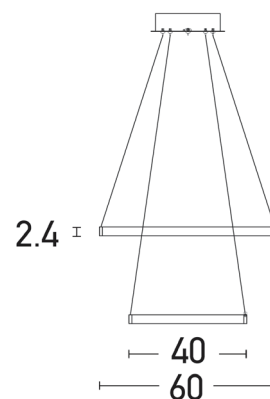

Interior Lighting

180032

Pendant light

| | |
|----------------------|---------------------------|
| Bulb: | 75W LED, 3000K, 80Lumen/W |
| Transformer: | Yes |
| Voltage: | 220-240V |
| Operating Frequency: | 50/60HZ |
| IP: | IP20 |
| Class: | I |
| Color: | White Matt |
| Material: | Aluminium-Acrylic |
| Available Cable: | 120 cm |
| Diameter: | 60 cm, 40 cm |
| Net Weight: | 3.5 kg |