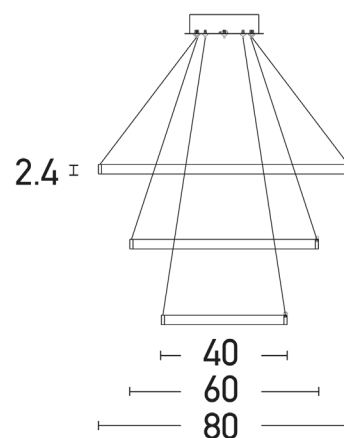

Interior Lighting

180030 Pendant light

Bulb:	135W LED, 3000K, 80Lumen/W
Transformer:	Yes
Voltage:	220-240V
Operating Frequency:	50/60HZ
IP:	IP20
Class:	I
Color:	White Matt
Material:	Aluminium-Acrylic
Available Cable:	120 cm
Diameter:	80 cm, 60 cm, 40 cm
Net Weight:	4.5 kg