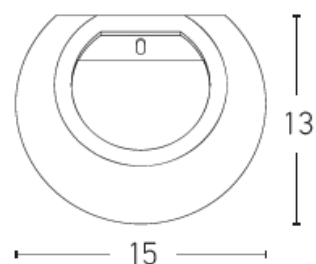

## Wall Lamp

Bulb :	1x G9 MAX 25W
Voltage:	220-240V
Operating Frequency:	50-60Hz
IP:	IP20
Class:	I
Material:	Gypsum
Color:	Pure White
Diameter:	15cm
Width:	13cm
Height:	13cm
Net Weight:	1Kg

### Description

Wall lamp made by Gypsum in Pure White color.

**G9**  
LAMP

5213007830081

PRODUCT DATA SHEET