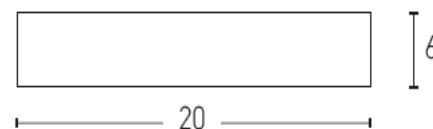

Architectural Lighting

180027

Wall Lamp

Bulb :	1x G9 MAX 25W
Voltage:	220-240V
Operating Frequency:	50-60Hz
IP:	IP20
Class:	I
Material:	Gypsum
Color:	Pure White
Length:	20cm
Width:	10cm
Height:	6cm
Net Weight:	0.85Kg