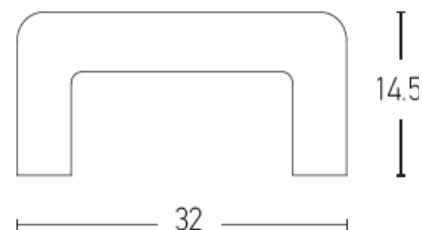

Architectural Lighting

180026

Wall Lamp

Bulb :	1x G9 MAX 25W
Voltage:	220-240V
Operating Frequency:	50-60Hz
IP:	IP20
Class:	I
Material:	Gypsum
Color:	Pure White
Length:	32cm
Width:	14.5cm
Height:	5.5cm
Net Weight:	0.85Kg

Description

Wall lamp made by Gypsum in Pure White color.

G9
LAMP

5213007830067

PRODUCT DATA SHEET