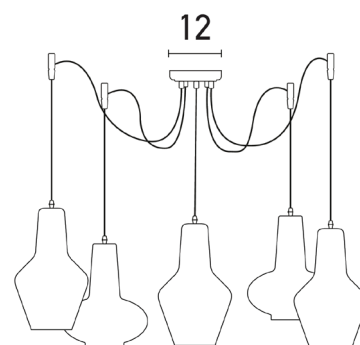

Interior Lighting

17150

Pendant light

Bulb:	5xE27 MAX 40W
Voltage:	220-240V
Operating Frequency:	50/60HZ
IP:	IP20
Class:	I
Color:	Chrome
Material:	Glass
Cable Length:	150cm
Diameter:	Ceiling 12cm
Net Weight:	6kg

Description

Modern pendant light from glass in chrome color.

GU10
LAMP

5213006847691

PRODUCT DATA SHEET