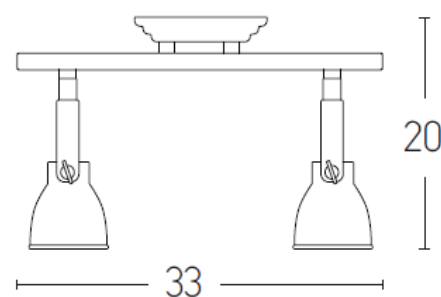

Hotel Lighting

17140 | Ceiling light

Bulb:	2xGU10 MAX 35W
Voltage:	220-240V
Operating Frequency:	50/60HZ
IP:	IP20
Class:	I
Color:	Brown
Material:	Metal
Length:	33 cm
Height:	20 cm
Net Weight:	1,5 Kg

Description

Ceiling light made by Metal in Brown color.

GU10
LAMP

5213006847660

PRODUCT DATA SHEET