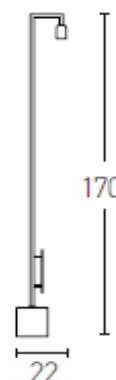

Indoor Lighting

17138 Floor lamp

Bulb:	1x E27 MAX 40W
Voltage:	220-240V
Operating Frequency:	50/60HZ
IP:	IP20
Class:	I
Color:	Black Matt
Material:	Metal-Concrete
Height:	170cm
Length:	22cm
Base:	15cm x 15cm x 15cm
Net Weight:	10kg

Description

Floor lamp made by Metal & Concrete in black matt color .

E27
LAMP

5213006847653

PRODUCT DATA SHEET