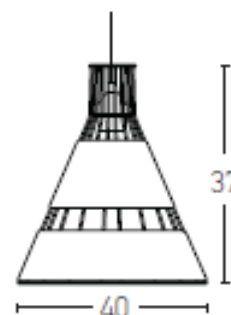

Indoor Lighting

17128

Pendant light

Bulb:	1 xE27 MAX40W
Voltage:	220-240V
Operating Frequency:	50/60HZ
IP:	IP20
Class:	I
Color:	Yellow
Material:	Metal- Ratan
Height:	40 cm
Diameter:	50 cm
Available cable:	150 cm
Net Weight:	2.5 kg

Description

Pendant light made by Metal & Ratan in Yellow color.

E27
LAMP

5213006847561

PRODUCT DATA SHEET