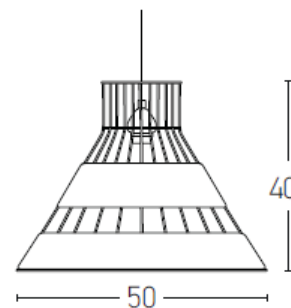

## Pendant light

Bulb:	1 xE27 MAX40W
Voltage:	220-240V
Operating Frequency:	50/60HZ
IP:	IP20
Class:	I
Color:	Blue Marine
Material:	Metal- Ratan
Height:	40 cm
Diameter:	50 cm
Available cable:	150 cm
Net Weight:	2.5 kg