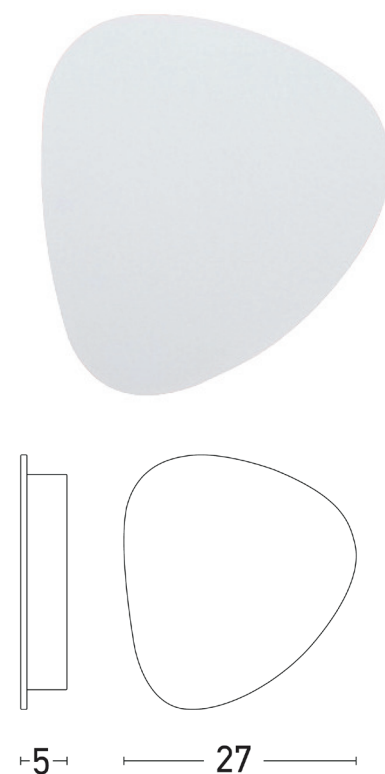

## Interior Lighting

17024

## Wall light

Bulb:	2xG9 LED, MAX 7W
Voltage:	220-240V
Operating Frequency:	50/60HZ
IP:	IP20
Class:	I
Color:	White-Blue-Green
Material:	Metal-Acrylic
Length:	5 cm
Diameter:	27 x 25,5 cm
Net Weight:	0,6 kg

## Description

Design wall lamp from metal- acrylic in white-blue-green color.

**G9**  
LAMP

5213006845987

PRODUCT DATA SHEET