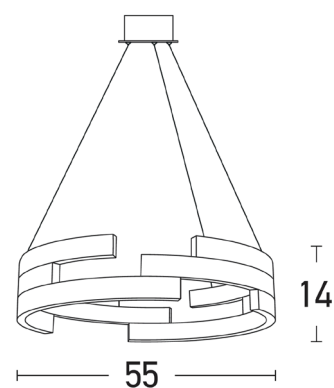

Interior Lighting

17002

Pendant light

Bulb:	90W LED, 3000K, 80Lumen/W
Transformer:	Yes
Voltage:	220-240V
Operating Frequency:	50/60HZ
IP:	IP20
Class:	I
Color:	Brown-Wood
Material:	Aluminium-Acrylic
Available Cable:	100 cm
Height:	14 cm
Diameter:	55 cm
Net Weight:	4.2 kg

Description

Modern pendant LED light with wood look design from aluminum-acrylic.

LED
LIGHTING

5213006846625

CE

PRODUCT DATA SHEET