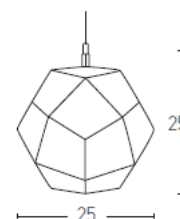

Indoor Lighting

1684 Pendant Light

Bulb:	1xE27 MAX 40W
Voltage:	220-240V
Operating Frequency:	50/60HZ
IP:	IP20
Class:	I
Color:	Gold / Black Matt base
Material:	Metal-Stainless Steel
Diameter:	25 cm
Height:	25 cm
Available Cable:	150 cm
Net Weight:	1.1 kg