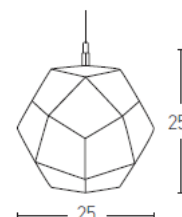

Indoor Lighting

1683 Pendant Light

Bulb:	1xE27 MAX 40W
Voltage:	220-240V
Operating Frequency:	50/60HZ
IP:	IP20
Class:	I
Color:	Gold / Black Matt base
Material:	Metal-Stainless Steel
Diameter:	25 cm
Height:	25 cm
Available Cable:	150 cm
Net Weight:	1.1 kg