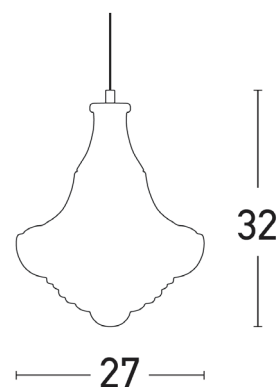

Interior Lighting

1673 Pendant light

Bulb:	1 x E27 max 40W
Voltage:	220-240V
Operating Frequency:	50/60HZ
IP:	IP20
Class:	I
Color:	White
Material:	Glass
Cable Length:	130 cm
Height:	32 cm
Diameter:	27 cm
Net Weight:	2,1 kg

Description

Stylish vintage pendant light
from glass in white color.

E27
LAMP

5213006840661

PRODUCT DATA SHEET