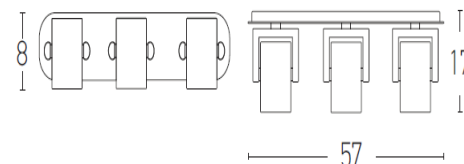

### 16190 | Ceiling light

Bulb:	3x GU10 MAX 40W
Voltage:	220-240V
Operating Frequency:	50/60HZ
IP:	IP20
Class:	I
Color:	Black Matt-Chrome
Material:	Metal
Height:	17cm
Length:	57cm
Cylinder:	8 cm
Net Weight:	1.2 Kg

## Description

Ceiling light made by Metal in Black Matt-Chrome finish.

**GU10**  
LAMP

5213006841828

**CE**

PRODUCT DATA SHEET