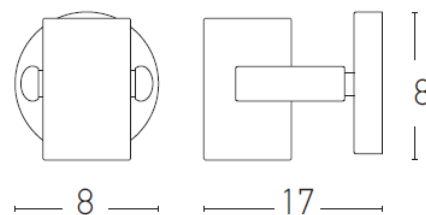

### 16189 | Wall lamp

Bulb:	1x GU10 MAX 40W
Voltage:	220-240V
Operating Frequency:	50/60HZ
IP:	IP20
Class:	I
Color:	Black Matt-Chrome
Material:	Metal
Height:	8 cm
Length:	17cm
Base Diameter:	8cm
Net Weight:	0.8 Kg

## Description

Wall lamp made by Metal in Black Matt-Chrome finish.

**GU10**  
LAMP

5213006841811

PRODUCT DATA SHEET