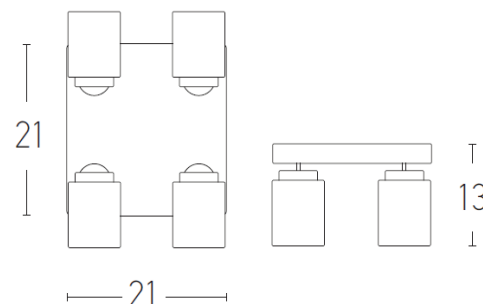

Hotel Lighting

16186 |
Ceiling light

Bulb:	4xGU10 MAX 40W
Voltage:	220-240V
Operating Frequency:	50/60HZ
IP:	IP20
Class:	I
Color:	Dark Grey
Material:	Aluminium
Width:	21 cm
Height:	13 cm
Length:	21cm
Net Weight:	2 Kg

Description

Ceiling light made by Aluminium in Dark Grey color.

GU10
LAMP

5213006841781

PRODUCT DATA SHEET