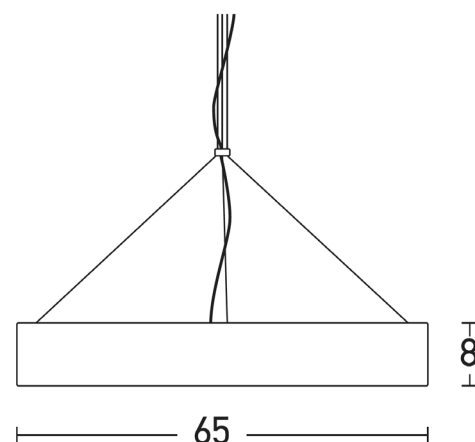

Interior Lighting

1618 Pendant light

Bulb:	56W LED, 3000K, 80Lumen/W
Transformer:	Yes
Voltage:	220-240V
Operating Frequency:	50/60HZ
IP:	IP20
Class:	I
Color:	Black Matt
Material:	Metal-Acrylic
Available Cable:	150 cm
Height:	8 cm
Diameter:	65 cm/ Base: 18 x 4 cm
Net Weight:	5,7 kg

Description

Modern pendant LED light from metal-acrylic in black matt color.

5213006840081

PRODUCT DATA SHEET