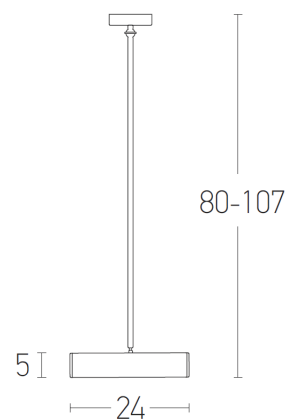

Interior Lighting

1617 Pendant light

Bulb:	2x5W LED, 3000K, 80Lumen/W
Transformer:	Yes
Voltage:	220-240V
Operating Frequency:	50/60HZ
IP:	IP20
Class:	I
Color:	Black Matt
Material:	Metal-Acrylic
Beam angle:	36°
Height:	80-107 cm
Diameter:	Ø 5 cm/ Base : Ø 8 x 3 cm
Net Weight:	1,35 kg

Description

Contemporary pendant LED light from metal-acrylic in black matt colour.

LED
LIGHTING

5213006840074

PRODUCT DATA SHEET