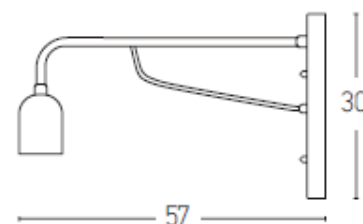

Interior Lighting

16163

Wall Light

Bulb:	1x E27 MAX 40W
Voltage:	220-240V
Operating Frequency:	50/60HZ
IP:	IP20
Class:	I
Color:	Black Matt
Material:	Metal
Height:	30 cm
Base:	30cm x 8cm
Length:	57 cm
Net Weight:	1.6 kg

Description

Wall light made by metal in Black Matt color.

E27
LAMP

5213006841552

PRODUCT DATA SHEET