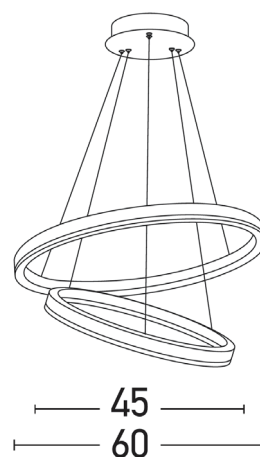

Interior Lighting

1616 Pendant light

Bulb:	60W LED, 3000K, 80 Lumen/W Dimmable / Phase-cut
Transformer:	Yes
Voltage:	220-240V
Operating Frequency:	50/60HZ
IP:	IP20
Class:	I
Color:	Black Matt
Material:	Metal-Aluminium-Acrylic
Available Cable:	100 cm
Height:	100 cm
Diameter:	45 cm, 60 cm
Net Weight:	5 kg

Description

Stylish pendant LED light with premium design from aluminium-acrylic in black Matt.

LED
LIGHTING

5213006840067

PRODUCT DATA SHEET