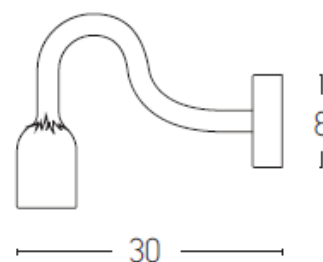

Interior Lighting

16143 Wall light

Bulb:	1x E27 MAX 40W
Voltage:	220-240V
Operating Frequency:	50/60HZ
IP:	IP20
Class:	I
Color:	Black Matt
Material:	Steel-Rope
Height:	12cm
Length:	30cm
Base Diameter:	8cm
Net Weight:	1kg

Description

Wall light made by wood and opal glass in wood finish.

E27
LAMP

5213006841361

PRODUCT DATA SHEET