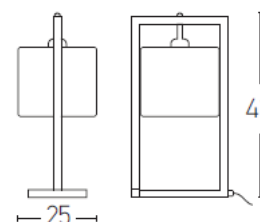

Indoor Lighting

1595 Table lamp

Bulb:	1x E27 MAX 40W
Voltage:	220-240V
Operating Frequency:	50/60HZ
IP:	IP20
Class:	I
Color:	Black Matt-Papyrus Shade
Material:	Metal-Fabric Shade
Height:	41cm
Length:	25cm
Width:	25cm
Shade Diameter :	18cm x 18cm
Net Weight:	3.5 kg

Description

Table lamp made by Metal & Fabric Shade in black matt color .

E27
LAMP

5213006843921

PRODUCT DATA SHEET