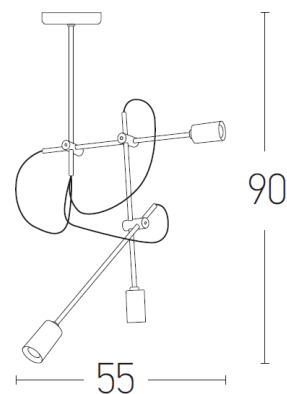

Interior Lighting

1593 | Pendant light

Bulb:	3x E27 MAX 40W
Voltage:	220-240V
Operating Frequency:	50/60HZ
IP:	IP20
Class:	I
Color:	Black Matt - Brass
Material:	Metal-Brass
Height:	90 cm
Special Feature:	Brown Twisted Cable
Length:	55 cm
Net Weight:	4.5 Kg

Description

Modern pendant light made by metal and brass in black matt finish.

E27
LAMP

5213006843907

PRODUCT DATA SHEET