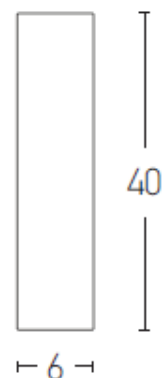

Interior Lighting

1567-CR Ceiling Light

Bulb:	1x GU10 MAX 40W
Voltage:	220-240V
Operating Frequency:	50/60HZ
IP:	IP20
Class:	I
Color:	Cooper Rusty
Material:	Metal
Height:	40 cm
Diameter:	6 cm
Net Weight:	1.1 kg

Description

Modern ceiling light made by metal in Cooper Rusty finish.

GU10
LAMP

5213007834003

PRODUCT DATA SHEET