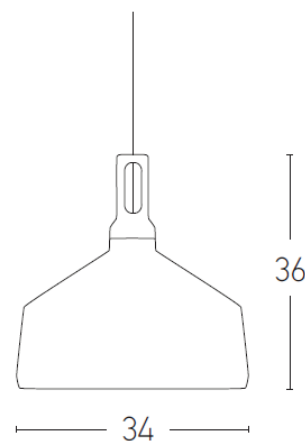

Interior Lighting

1511-BL | Pendant light

Bulb:	1xE27 MAX 40W
Voltage:	220-240V
Operating Frequency:	50/60HZ
IP:	IP20
Class:	I
Color:	Blue
Material:	Metal-Aluminium-Wood
Cable Length:	120cm
Height:	36cm
Diameter:	34cm
Net Weight:	1,5Kg

Description

Aluminium pendant light in blue color.

E27
LAMP

5213007833655

PRODUCT DATA SHEET