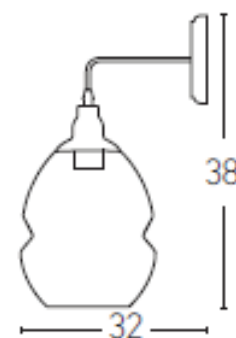

Interior Lighting

1507 | Wall Light

Bulb:	1x E27 MAX 40W
Voltage:	220-240V
Operating Frequency:	50/60HZ
IP:	IP20
Class:	I
Color:	Black Matt
Material:	Metal
Length:	32 cm
Height:	38 cm
Net Weight:	0.8 kg

Description

Modern Wall light made by metal in black matt finish.

E27
LAMP

5213006843082

PRODUCT DATA SHEET