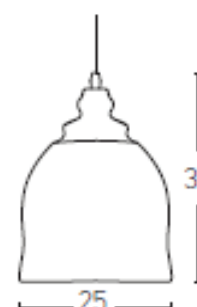

Interior Lighting

1505 | Pendant Light

Bulb:	1x E27 MAX 40W
Voltage:	220-240V
Operating Frequency:	50/60HZ
IP:	IP20
Class:	I
Color:	Black Matt
Material:	Metal
Height:	31 cm
Diameter:	25 cm
Available Cable:	150 cm
Net Weight:	0.95 kg

Description

Modern Pendant light made by metal in black matt finish.

E27
LAMP

5213006843068

PRODUCT DATA SHEET