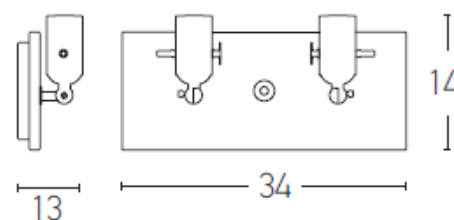

Interior Lighting

1481 Ceiling light

Bulb:	2x E27 MAX 40W
Voltage:	220-240V
Operating Frequency:	50/60HZ
IP:	IP20
Class:	I
Color:	Wood - Black
Material:	Brass-Wood
Width:	13 cm
Diameter:	34cm x 14cm
Net Weight:	1.8 Kg