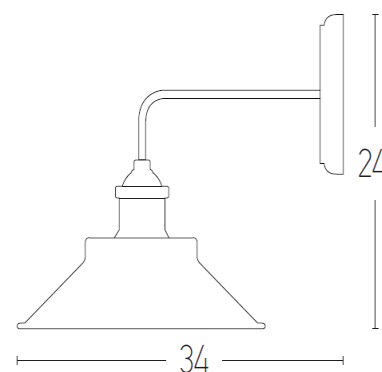

Interior Lighting

1465 | Wall Light

Bulb:	1x E27 MAX 40W
Voltage:	220-240V
Operating Frequency:	50/60HZ
IP:	IP20
Class:	I
Color:	Bronze- Black Matt
Material:	Metal
Base Diameter:	12 cm
Length:	34 cm
Height	24cm
Net Weight:	1.6 kg

Description

Wall light made by metal in Bronze-Black Matt finish.

E27
LAMP

5213006844423

PRODUCT DATA SHEET