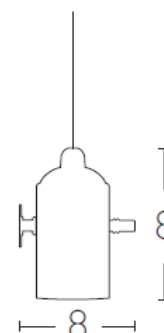

Interior Lighting

14111 Pendant light

Bulb:	1x E27 MAX 40W
Voltage:	220-240V
Operating Frequency:	50/60HZ
IP:	IP20
Class:	I
Color:	Brass
Material:	Brass
Height:	8 cm
Diameter:	8cm
Base Diameter:	6cm
Available Cable:	100cm
Net Weight:	0.5kg

Description

Pendant Brass light in Brass finish.

E27
LAMP

5213006844782

PRODUCT DATA SHEET