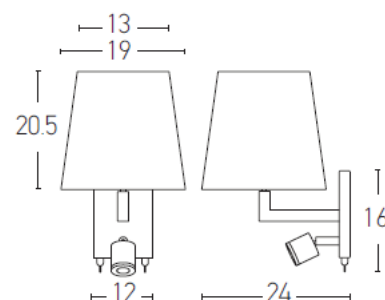

Hotel Lighting

H-26W | Wall lamp

Bulb:	1x E27 MAX 40W - 3W LED 3000K 80 Lumen/W
Voltage:	220-240V
Operating Frequency:	50/60HZ
IP:	IP20
Class:	I
Color:	Chrome-Light Beige
Material:	Metal-Fabric Shade
Base :	12cm x 16cm
Shade:	19cm x 13cm x 20.5cm
Length:	24 cm
Special Feature:	2/Switch On/Off
Net Weight:	1.15Kg

Description

Wall light made by Metal-Fabric Shade with Black Shade in Chrome finish

E27 LED
LAMP LIGHTING

5213006842924

PRODUCT DATA SHEET