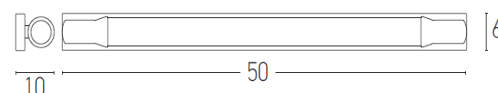

Hotel Lighting

16200 | Wall lamp

Build in Led:	8W LED, 3000K, 80Lumen/W
Voltage:	220-240V
Operating Frequency:	50/60HZ
IP:	IP20
Class:	I
Color:	Chrome
Material:	Metal-Acrylic
Height:	6 cm
Length:	50 cm
Width:	10 cm
Net Weight:	0.8Kg

Description

Wall lamp made by Metal & Acrylic in Chrome finish.

LED
LIGHTING

5213006841927

PRODUCT DATA SHEET