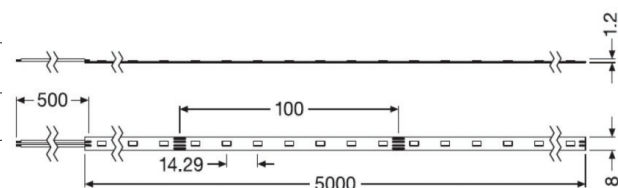

Osram led tape

4052899594951 Basic Flex G3

Product Name:	BF400-G3-830-05 22.8 W 24V
Voltage:	24V
CCT:	3000K
Watt:	22.8W /5m , 4.6 W/m
Reel:	5m
Led/m:	60
Cutting Unit:	10cm
Lumen/m:	460Lm/m
Efficacy:	96Lm/W
Ip rating:	IP20

Description

Osram led tape BF400-G3-830-05, 22.8W 24 V, 5m reel, ip20.

5213007839084

CE OSRAM

PRODUCT DATA SHEET