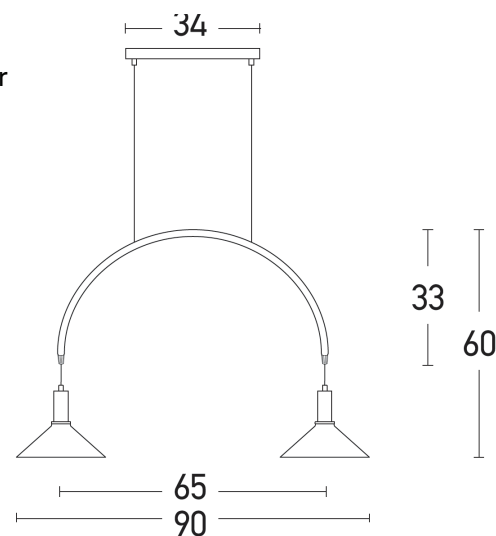

Interior Lighting

180057

Pendant light

Bulb:	2xE27 MAX 2x40W
Bulb included:	No
Voltage:	100-240V
Operating Frequency:	50/60HZ
IP:	IP20
Class:	I
Color:	White Matt- Saumon Matt
Material:	Aluminium- Steel
Description:	Pendant light in Saumon-White colour
Cable Length:	90cm
Height:	60cm
Width:	90cm
Net Weight:	3.5kg

Description

New design pendant light from Aluminium-Steel in Saumon & White Matt color.

E27
LAMP

5213007831804

PRODUCT DATA SHEET