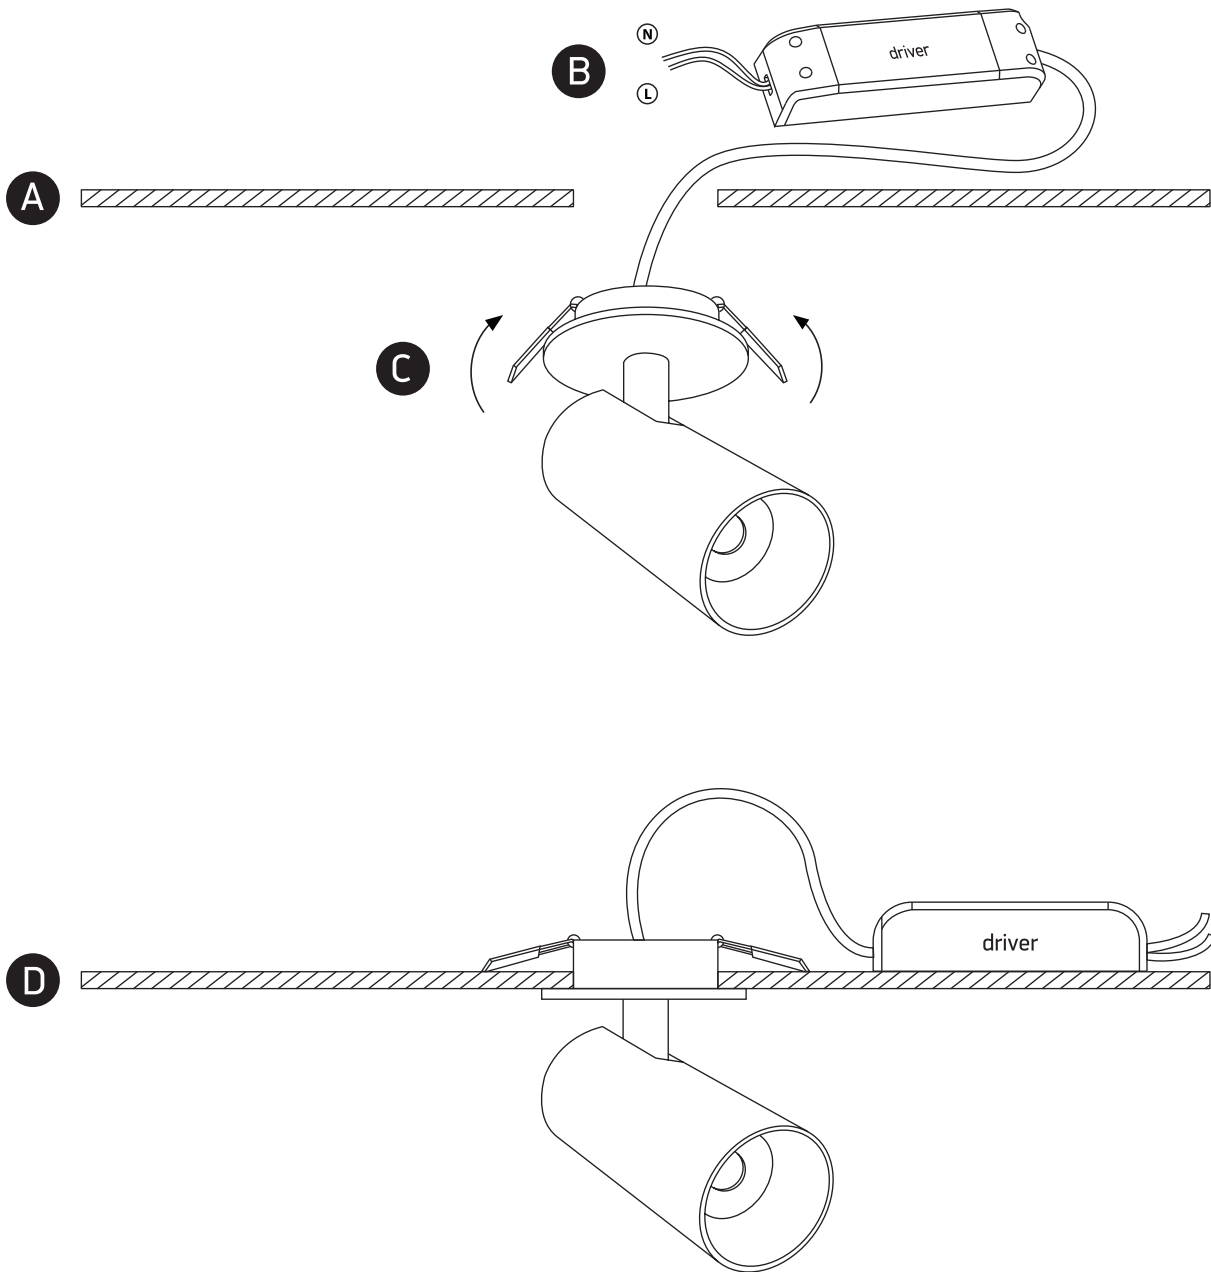

ecolight

80 CRI

350mA | COB LED | 7W | 3000K | 800Lm
Requires 350mA driver LSCW350P for 1 Fixture

Warnings:

1. Make sure that the product is installed properly before connecting to electricity.
2. Do not cover the fitting.
3. Maintenance and installation should only be carried out by a professional electrician.