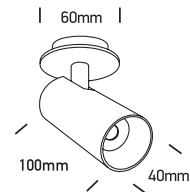

ecolight

80 CRI

350mA | COB LED | 7W | 3000K | 800Lm
Requires 350mA driver LSCW350P for 1 Fixture

Warnings:

1. Make sure that the product is installed properly before connecting to electricity.
2. Do not cover the fitting.
3. Maintenance and installation should only be carried out by a professional electrician.