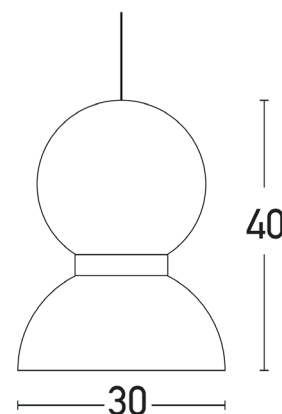

## Interior Lighting

17036

## Pendant light

Bulb:	3xG9, LED MAX 5W-1xE27, MAX 40W
Bulb included:	No
Voltage:	100-240V
Operating Frequency:	50/60HZ
IP:	IP20
Class:	I
Color:	Light Green-Gold
Material:	Aluminium-Glass
Description:	Pendant light in Green-Gold
Cable Length:	70cm
Height:	40cm
Diameter:	Ø30cm
Net Weight:	3.15kg

## Description

Modern pendant LED light from Aluminium Glass in Green-Gold color.

5213006846502

PRODUCT DATA SHEET