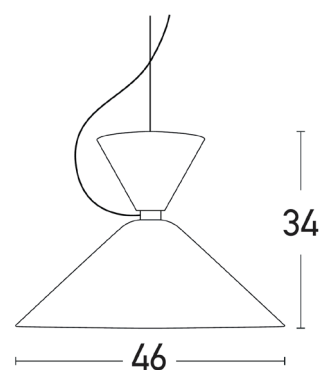

Interior Lighting

17032 Pendant light

Bulb:	1xE27 MAX 40W
Bulb included:	No
Voltage:	100-240V
Operating Frequency:	50/60HZ
IP:	IP20
Class:	I
Color:	Grey-Light Blue
Material:	Aluminium
Description:	Pendant light in Grey-light Blue
Cable Length:	100cm
Height:	34cm
Diameter:	Ø46cm
Net Weight:	2.5kg

Description

Stylish pendant light from Aluminium
in Grey-light Blue color.

E27
LAMP

5213006846069

PRODUCT DATA SHEET