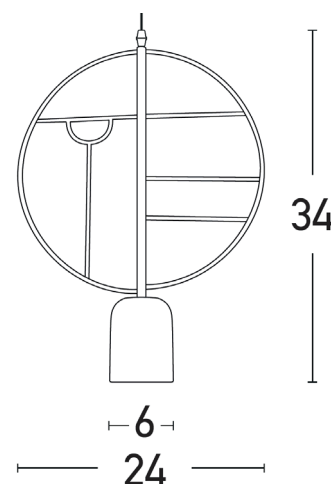

Interior Lighting

17026

Pendant light

Bulb:	1xGU10 MAX 25W
Bulb included:	No
Voltage:	100-240V
Operating Frequency:	50/60HZ
IP:	IP20
Class:	I
Color:	Black Matt
Material:	Metal
Description:	Pendant light Black
Cable Length:	100cm
Height:	34cm
Diameter:	Ø24, Ø6cm
Net Weight:	0.65kg

Description

Stylish pendant light from Metal
in Black Matt color.

GU10
LAMP

5213006846007

PRODUCT DATA SHEET