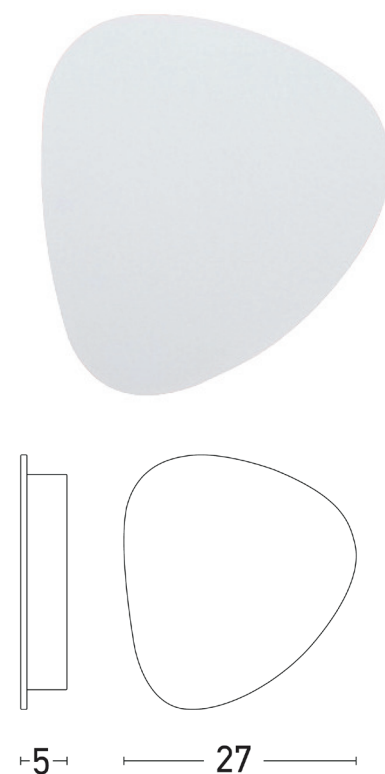

Interior Lighting

17024

Wall lamp

Bulb:	2xG9 LED. MAX 7W
Bulb included:	No
Voltage:	100-240V
Operating Frequency:	50/60HZ
IP:	IP20
Class:	II
Color:	White-Blue-Green
Material:	Metal-Acrylic
Description:	Wall lamp
Width:	5cm
Dimensions:	27x21cm
Net Weight:	0.6kg

Description

Metal- Acrylic Wall lamp in
White-Blue-Green color.

G9
LAMP

5213006845987

PRODUCT DATA SHEET